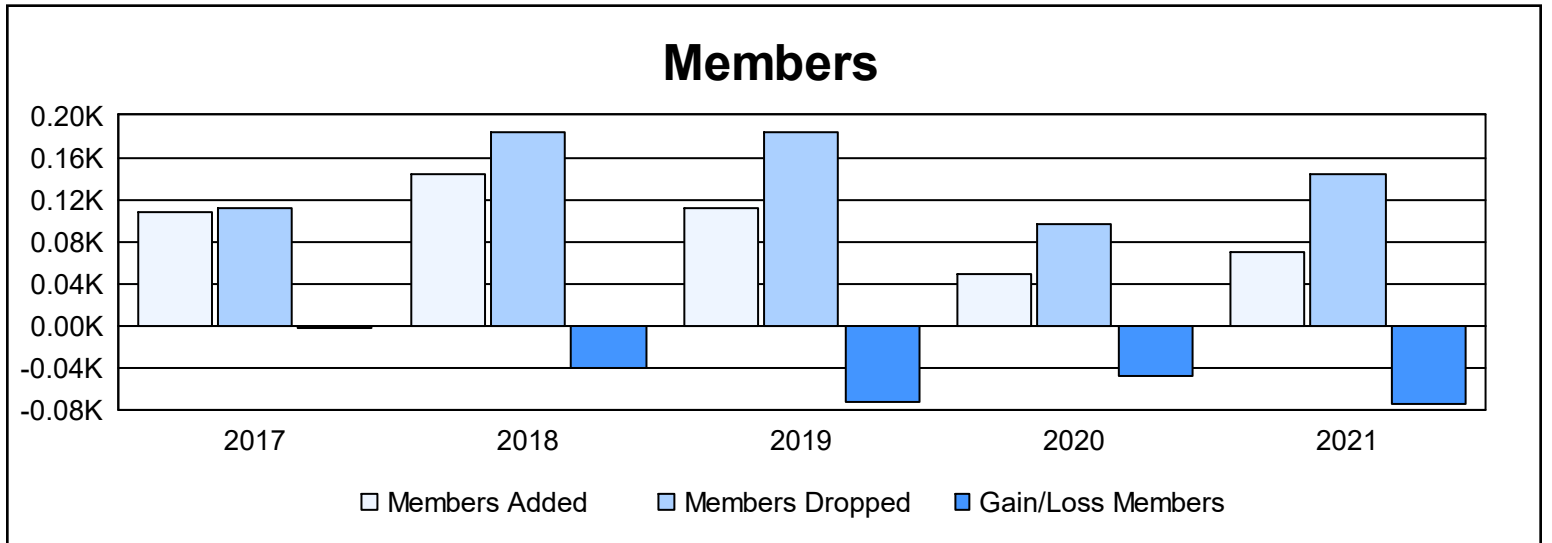

Year	New Clubs	Dropped Clubs	Gain/ Loss Clubs	New Members	Charter Members	Reinstate Members	Transfer Members	Total Member Added	Total Members Dropped	Gain/ Loss Members
2016-2017	1	0	1	74	26	5	3	108	111	-3
2017-2018	3	6	-3	50	77	15	1	143	184	-41
2018-2019	1	3	-2	68	25	11	7	111	183	-72
2019-2020	0	2	-2	36	6	1	5	48	96	-48
2020-2021	0	3	-3	34	6	27	3	70	144	-74
<b>Average</b>	<b>1</b>	<b>3</b>	<b>-2</b>	<b>52</b>	<b>28</b>	<b>12</b>	<b>4</b>	<b>96</b>	<b>144</b>	<b>-48</b>

### Membership Composition June 2021 Cumulative