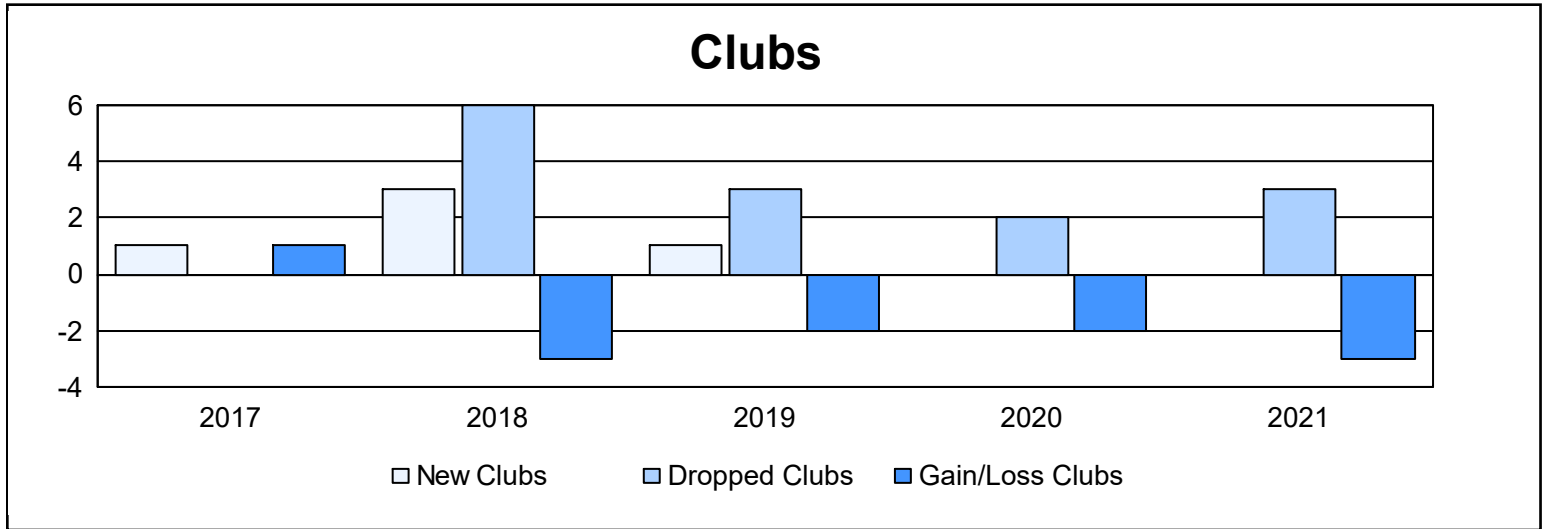

Year	New Clubs	Dropped Clubs	Gain/ Loss Clubs	New Members	Charter Members	Reinstate Members	Transfer Members	Total Member Added	Total Members Dropped	Gain/ Loss Members
2016-2017	1	0	1	74	26	5	3	108	111	-3
2017-2018	3	6	-3	50	77	15	1	143	184	-41
2018-2019	1	3	-2	68	25	11	7	111	183	-72
2019-2020	0	2	-2	36	6	1	5	48	96	-48
2020-2021	0	3	-3	34	6	27	3	70	144	-74
<b>Average</b>	<b>1</b>	<b>3</b>	<b>-2</b>	<b>52</b>	<b>28</b>	<b>12</b>	<b>4</b>	<b>96</b>	<b>144</b>	<b>-48</b>

### Membership Composition June 2021 Cumulative